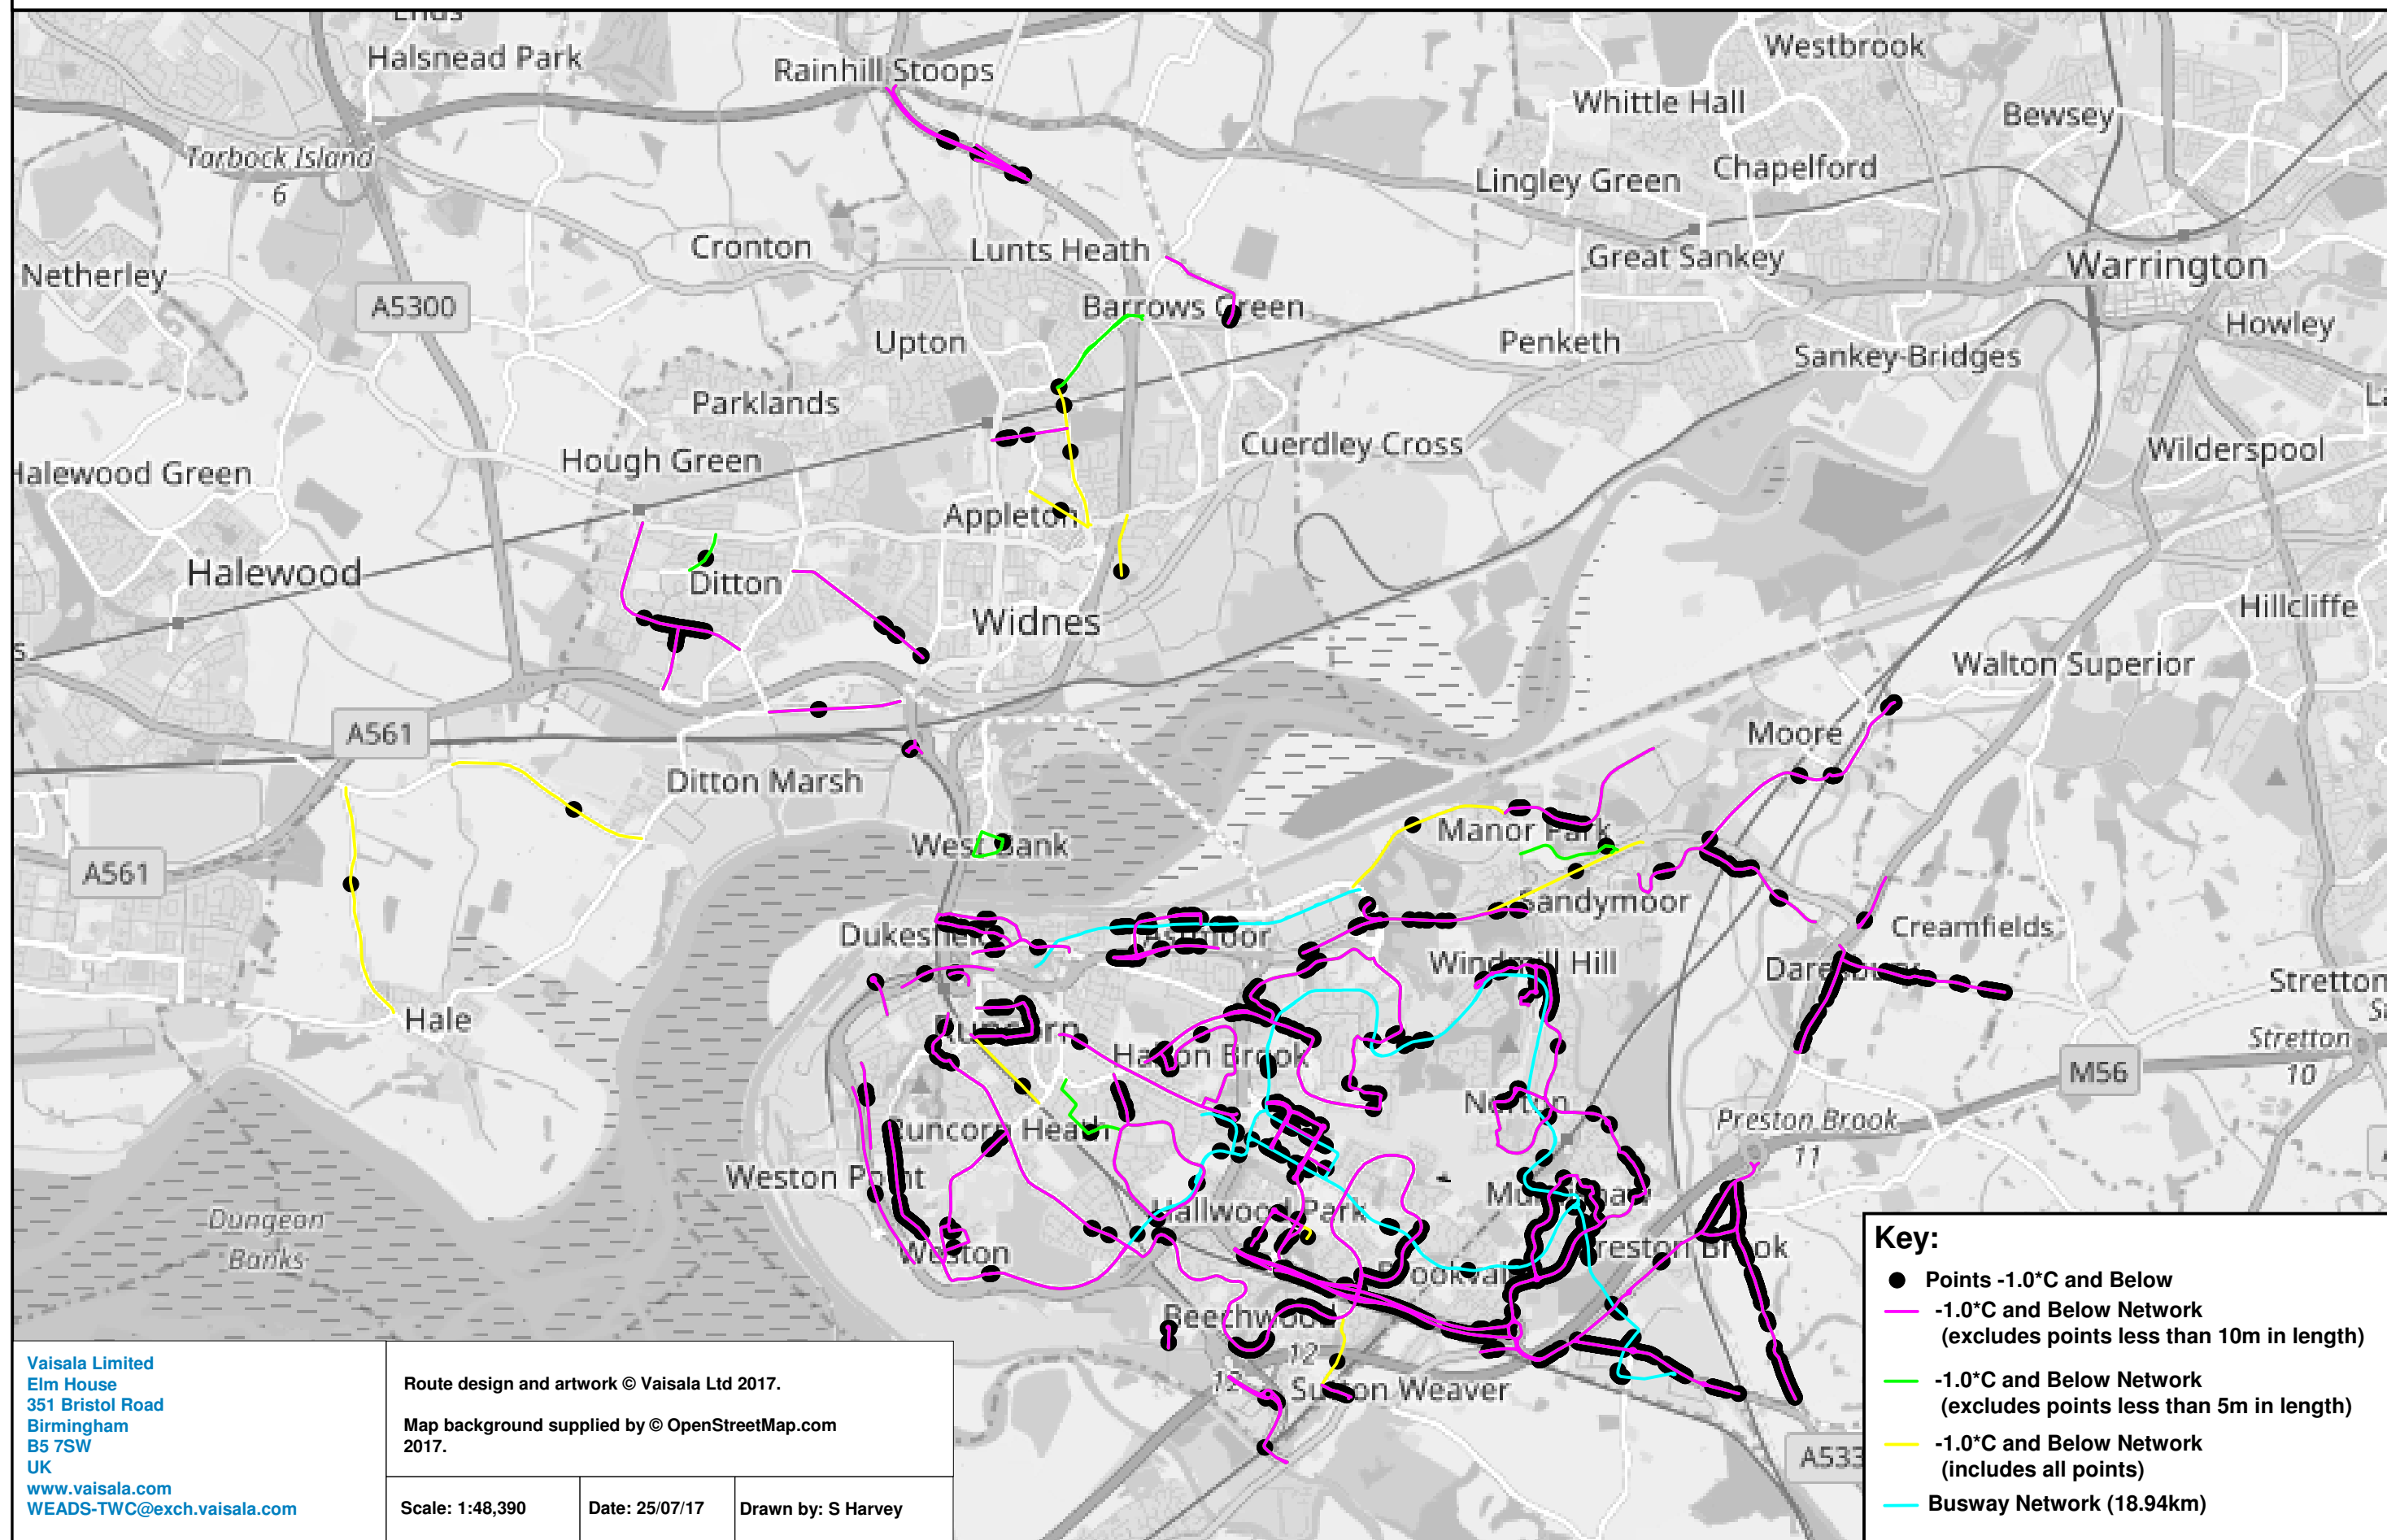

HALTON BOROUGH COUNCIL: POTENTIAL COLD NETWORK (JULY 2017)

(-1.0°C & COLDER THAN WS - EXCLUDES POINTS LESS THAN 5M & 10M IN LENGTH)

Key:

- Points -1.0°C and Below
- -1.0°C and Below Network (excludes points less than 10m in length)
- -1.0°C and Below Network (excludes points less than 5m in length)
- -1.0°C and Below Network (includes all points)
- Busway Network (18.94km)

Vaisala Limited
 Elm House
 351 Bristol Road
 Birmingham
 B5 7SW
 UK
www.vaisala.com
WEADS-TWC@exch.vaisala.com

Route design and artwork © Vaisala Ltd 2017.
 Map background supplied by © OpenStreetMap.com 2017.

Scale: 1:48,390	Date: 25/07/17	Drawn by: S Harvey
-----------------	----------------	--------------------